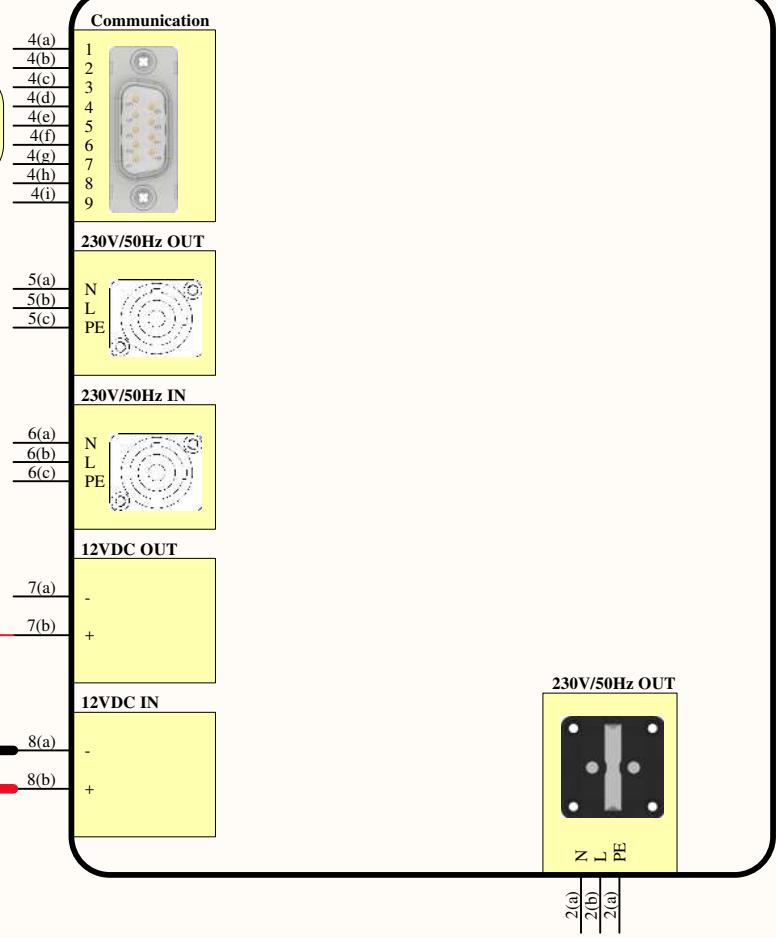

C

C

D

D

- 1 Yellow
- 2 Gray
- 3 White
- 4 Green
- 5 Brown

LPS 1512

Title		
R025-01 LPS Remote Connection Diagram		
Size	Number	Revision
A4		R001
Date:	04-01-2018	Sheet of
File:	Z:\Products\...\R025-01 Connection diagram	Drawn By: MBN

1

2

3

4